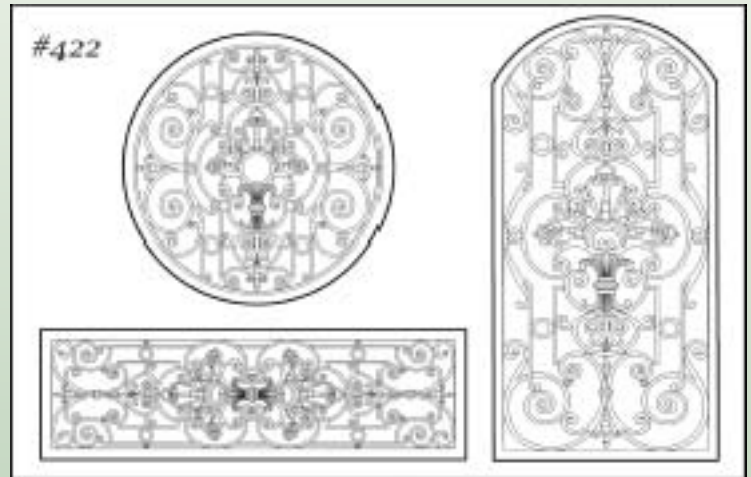

Your design is configured to fit countless applications. Tableaux offers perfect solutions for:

- Transoms
- Arches
- Cornices
- Sidelights
- Niches
- Shutters
- Ceilings
- Door or Cabinet Inserts
- Skylights
- A/C Grilles
- Interior Gates
- Wall Decorations

Personalize